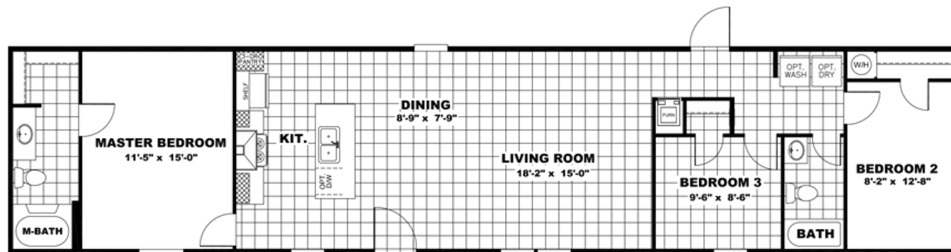

## THE BREEZE

Model number: 37SSP16723AH18

**3 beds • 2 baths • 1152 sq.ft. • 16' width • 72' depth**

Our home building facilities invest in continuous product and process improvements. Plans, dimensions, features, materials, specifications and availability are subject to change without notice or obligation. Renderings and floor plans are representative likenesses of our homes and may differ from the actual homes. We invite you to tour a Home Center near you and inspect the highest value in quality housing available or call (318) 388-4777 to speak with a Home Consultant. Copyright 2017, CMH. All rights reserved.