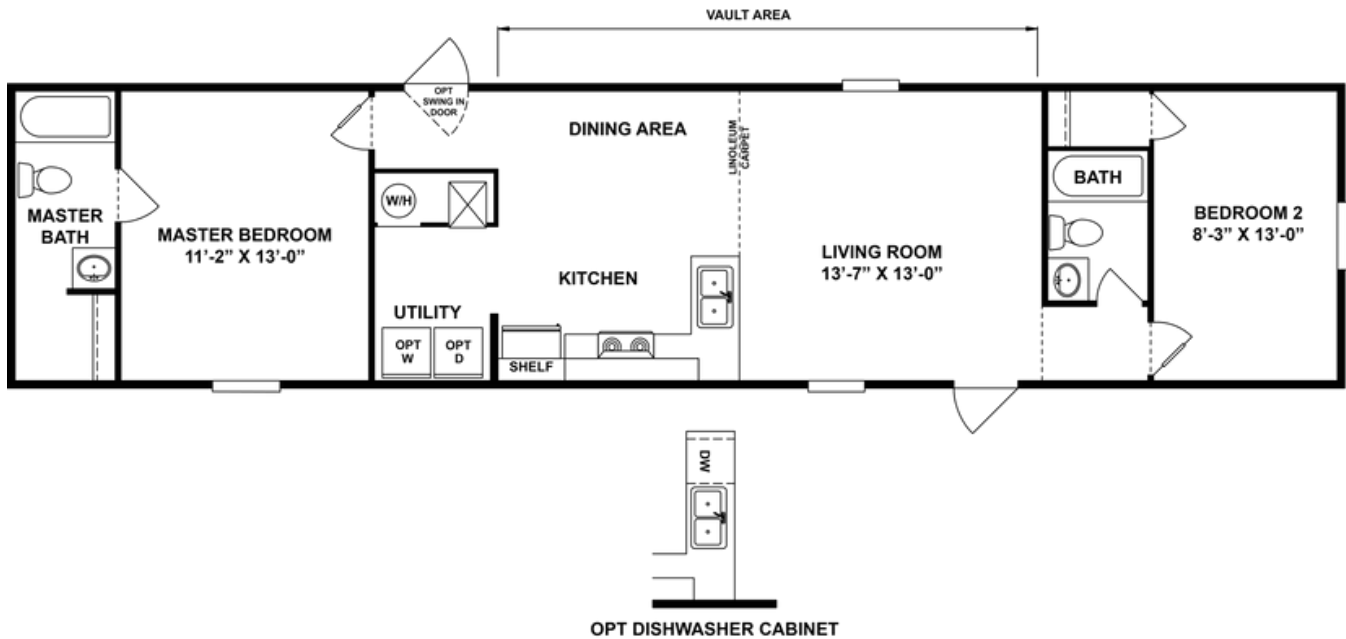

DELIGHT Model number: 47TRR14602AH19

2 beds • 2 baths • 840 sq.ft. • 14' width • 60' depth

Our home building facilities invest in continuous product and process improvements. Plans, dimensions, features, materials, specifications and availability are subject to change without notice or obligation. Renderings and floor plans are representative likenesses of our homes and may differ from the actual homes. We invite you to tour a Home Center near you and inspect the highest value in quality housing available or call (318) 388-4777 to speak with a Home Consultant. Copyright 2017, CMH. All rights reserved.

<https://www.claytonofmonroe.com>

**CLAYTON HOMES-
MONROE**

3505 HWY 165 BY-PASS
SOUTH
MONROE, LA 71202

Monday - Thursday: 9am to 6pm
Friday: 9am to 6pm
Saturday: 9am to 5pm
Sunday: Closed

(318) 388-4777